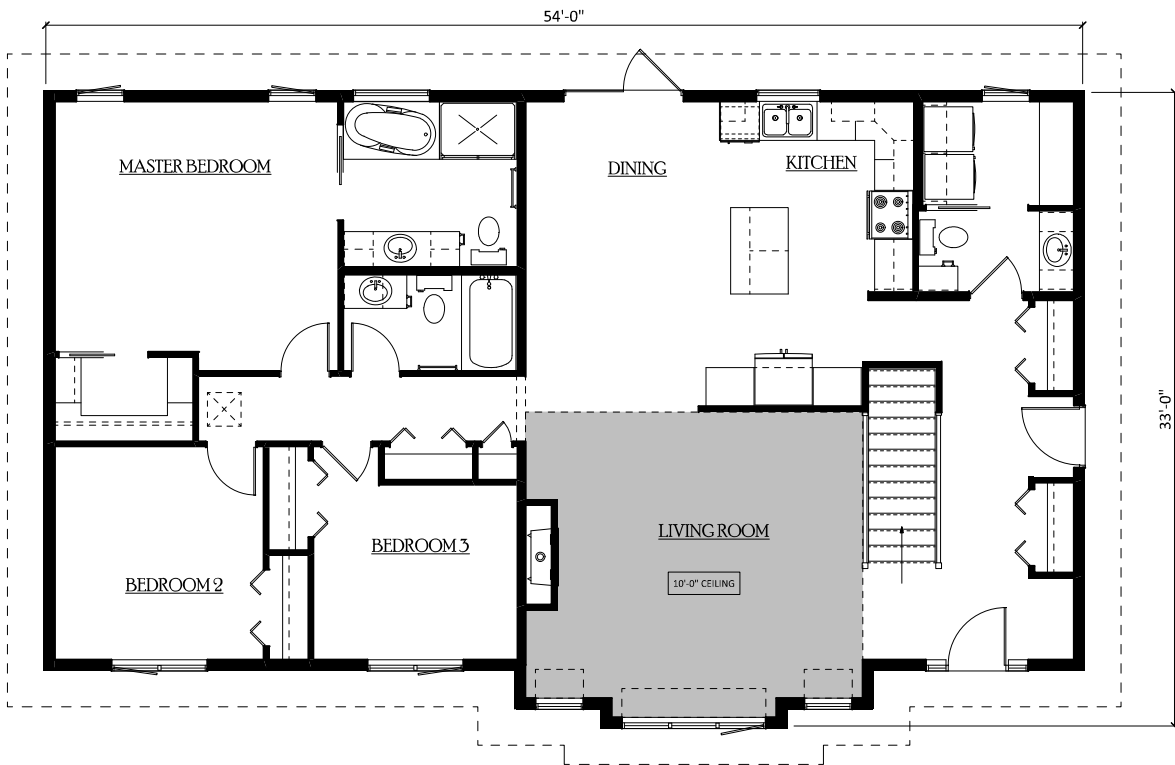

# THE TAVISTOCK

1667 Sq. Ft.

\* garage, decks and on-site by others