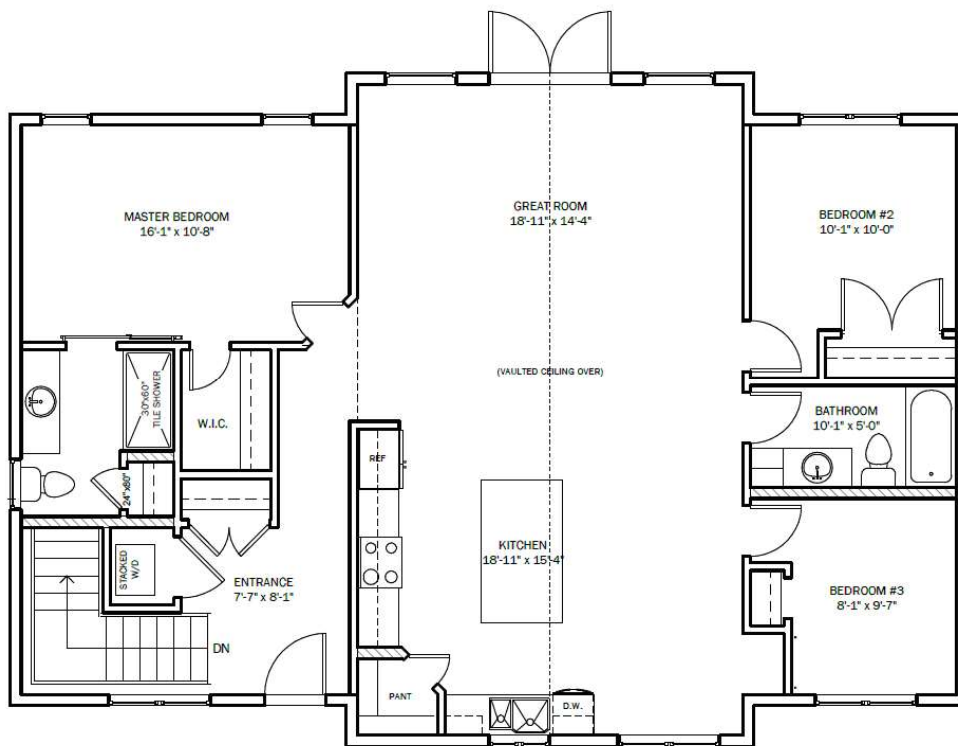

THE ESSEX

1,443 Sq. Ft.

* foundation, decks and on-site by others

47'0" wide x 31'0" deep