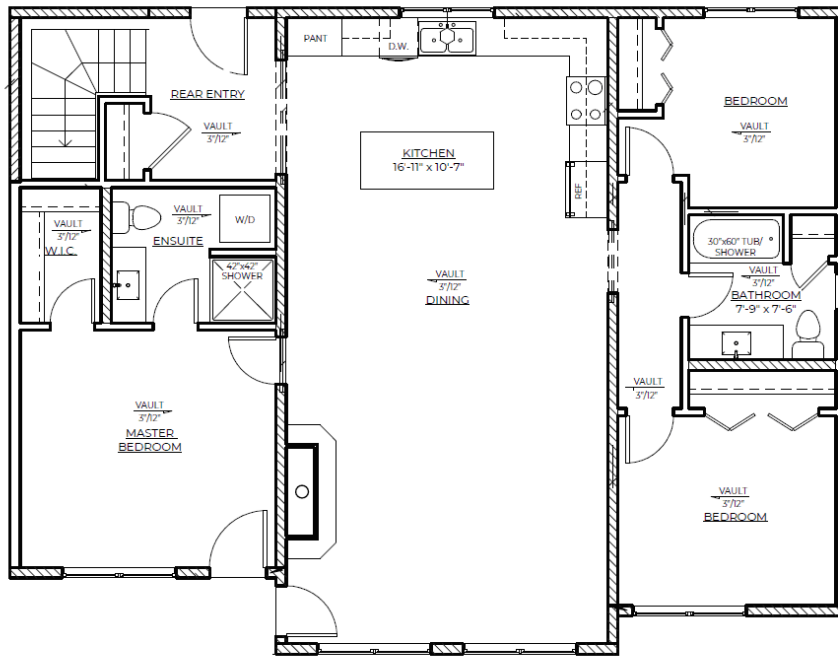

THE DEVON

1,416 Sq. Ft.

* garage, decks and on-site by others