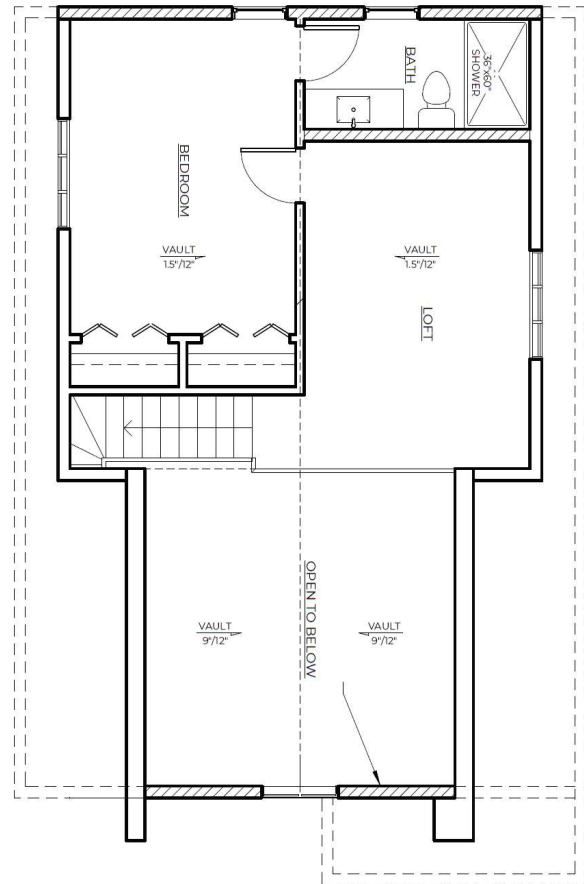

THE BRIGHTON

1,415 Sq. Ft.

* garage, decks and on-site by others

26'0" wide x 40'0" deep