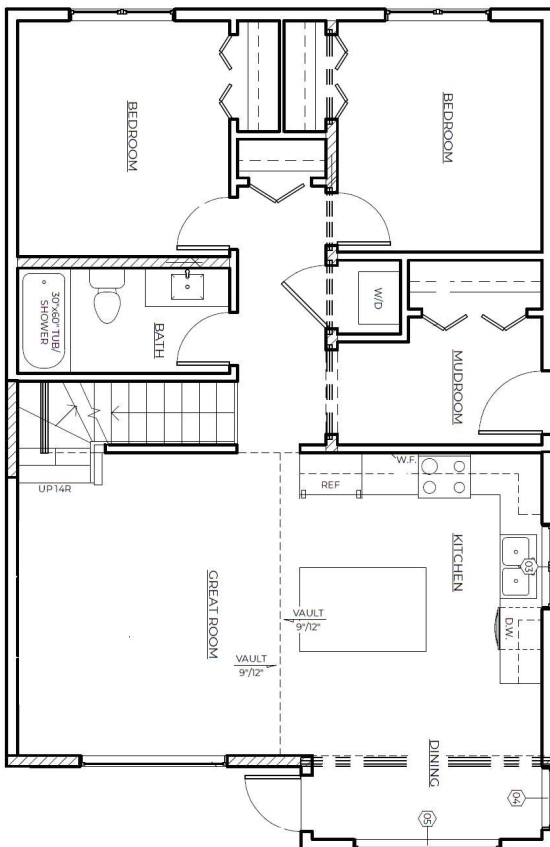

THE BRIGHTON

1,415 Sq. Ft.

* garage, decks and on-site by others

26'0" wide x 40'0" deep