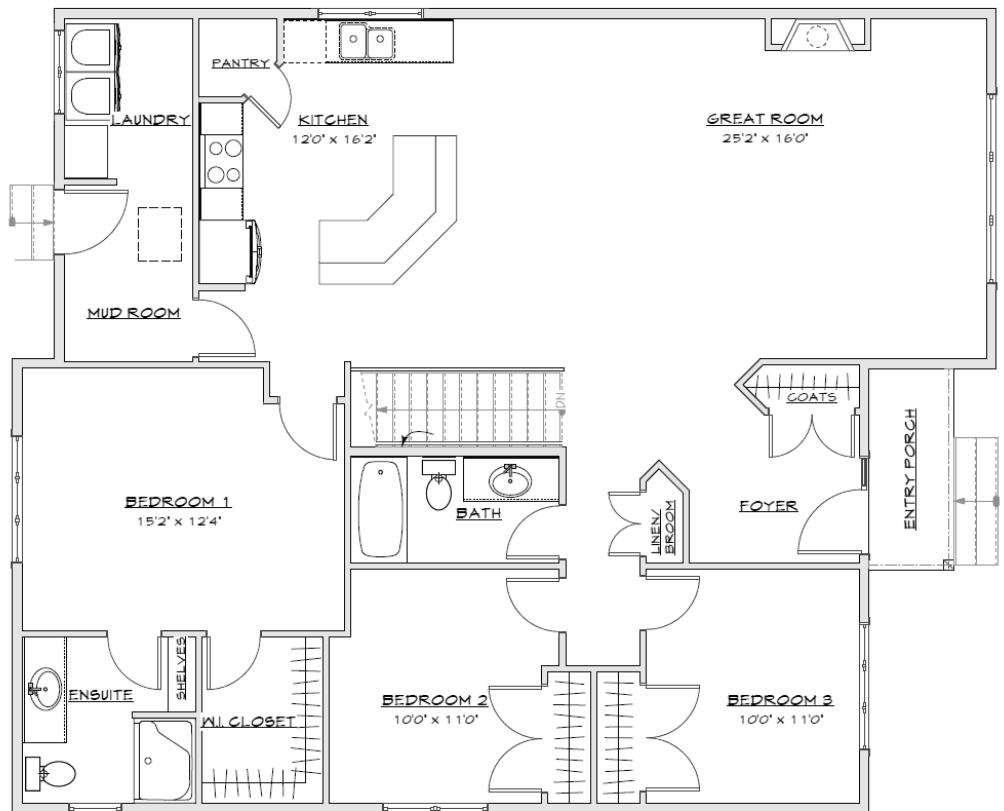

# THE AYLESBURY

1608 Sq. Ft.

\* garage, decks and on-site by others