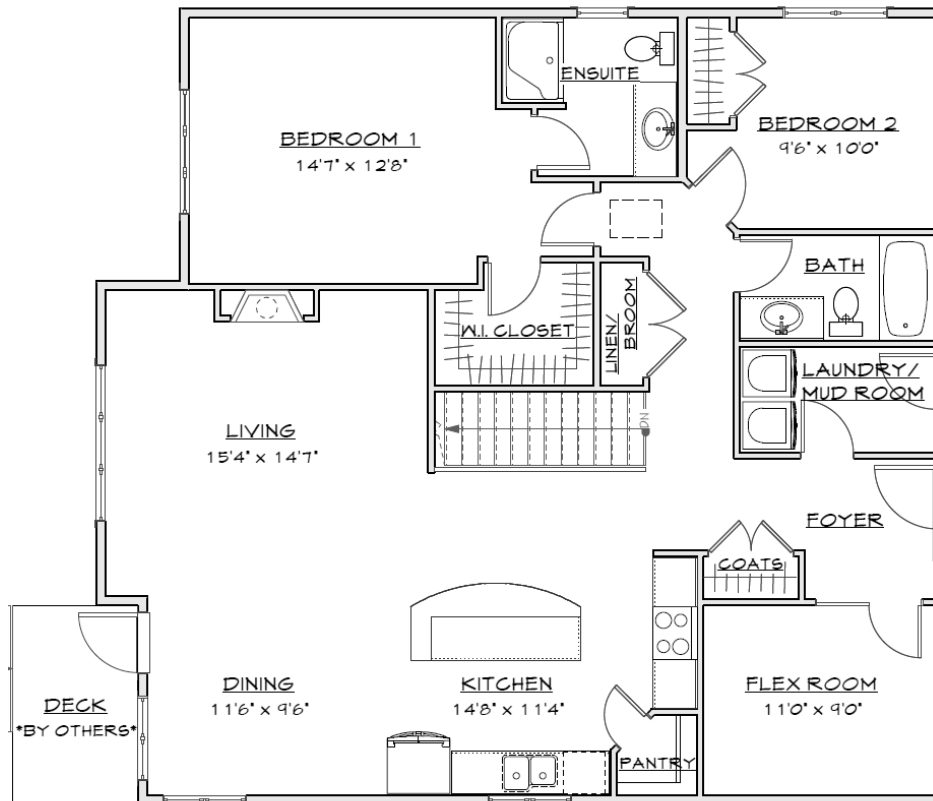

THE WIDECOMBE

1468 Sq. Ft.

* garage, decks and on-site by others