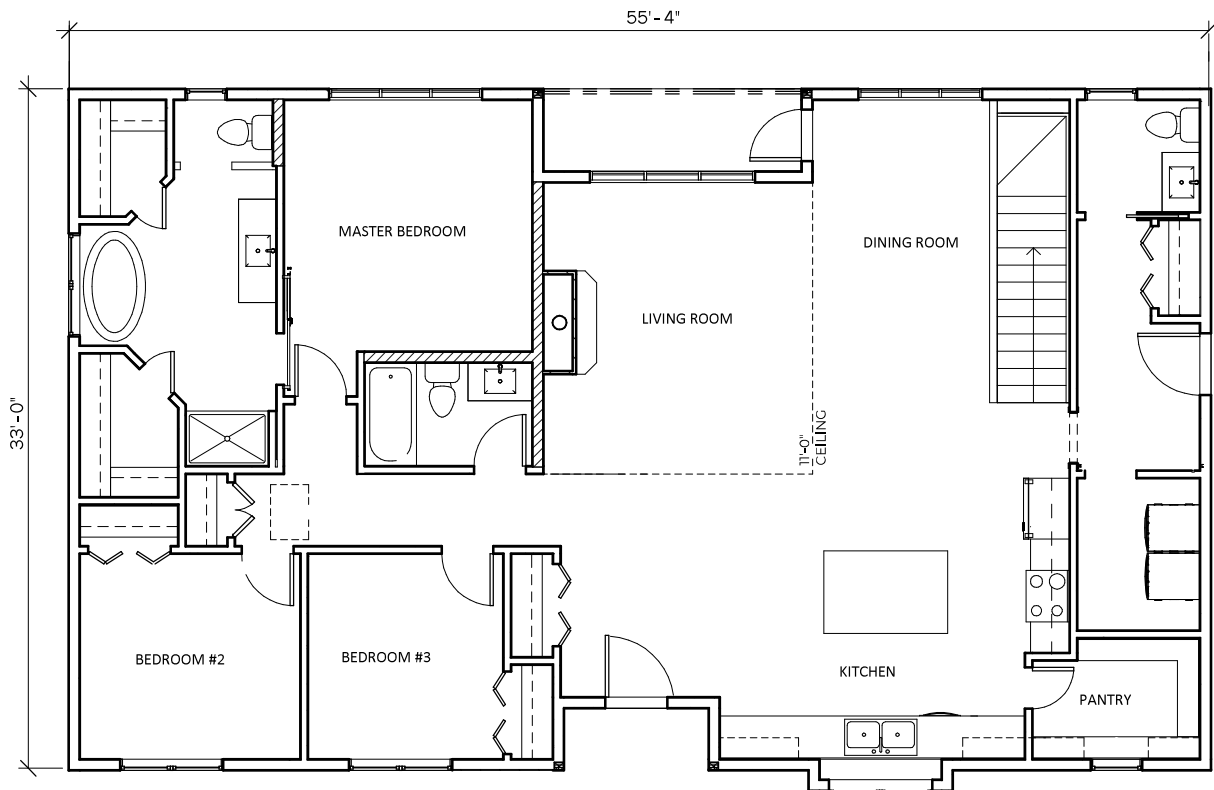

THE CHESHIRE

1,762 Sq. Ft.

* garage, decks and on-site by others