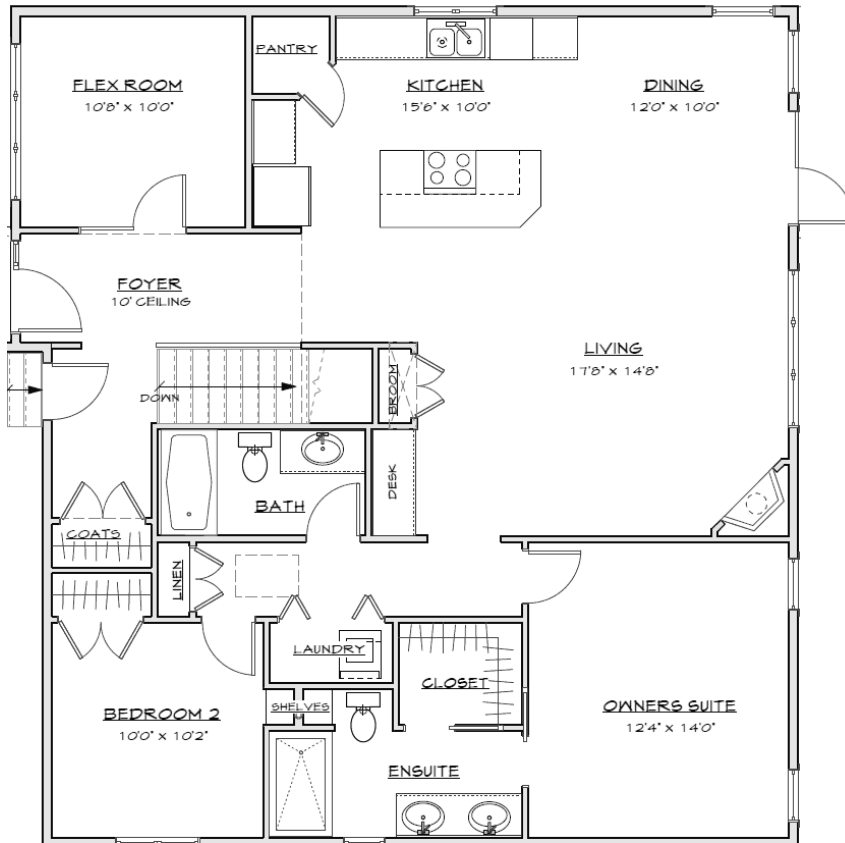

# THE PRINCETOWN

1465 Sq. Ft.

\* garage, decks and on-site by others